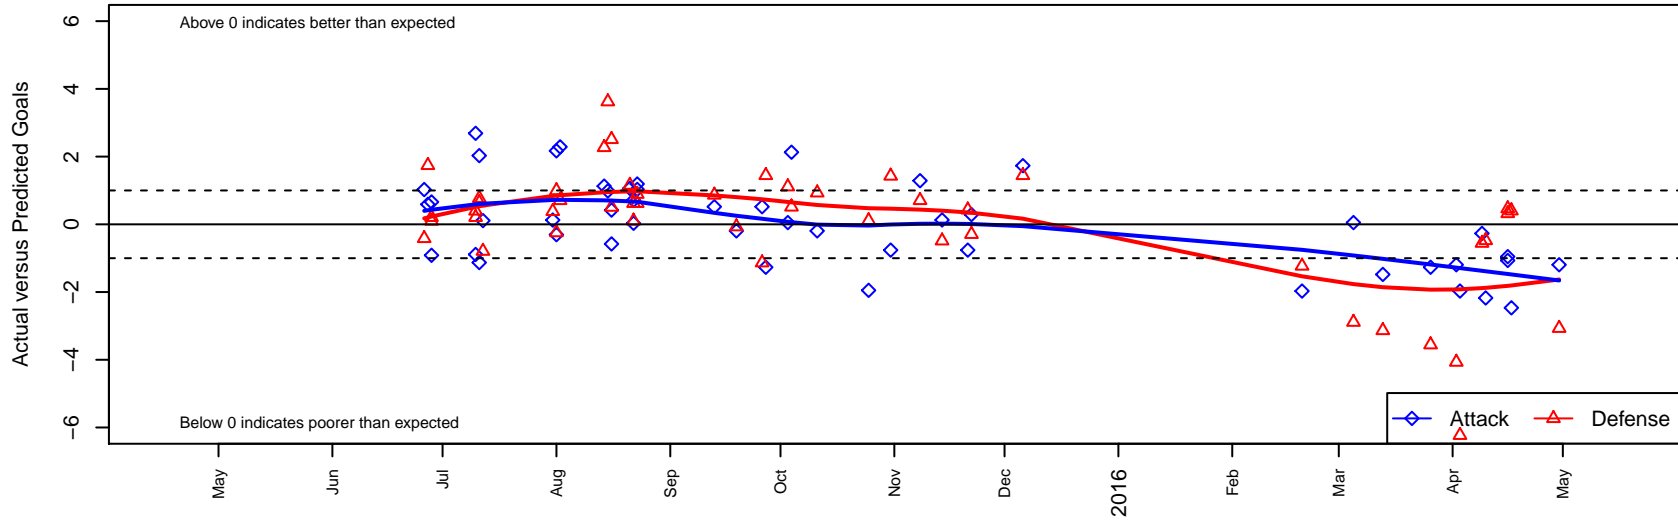

# FPSC Fury White G03

Franklin Pierce SC  
 Tacoma, WA  
 G03 total strength=473  
 attack=0.36 defense=0.29  
 fall league = PSPL Classic 2 U12  
 spr league = Spr PSPL Classic 2 U12

alt names used:  
 FP Fury 03 White  
 FPSC Fury G03 White  
 FPSC Fury G03 White  
 FPSC Fury G03 White  
 FPSC Fury G03 White  
 FRANKLIN PIERCE FPSC FURY G03 WHITE  
 FPSC Fury G03 White  
 FRANKLIN PIERCE FPSC FURY G03 WHITE

**FPSC Fury White G03**  
 Dots are actual minus expected GF (blue circles) and GA (red triangles).  
 Blue line is smoothed change in attack strength. Red is smoothed change in defense strength.

**attack and defense variance (black dot)  
relative to other teams  
and top 10 in region**