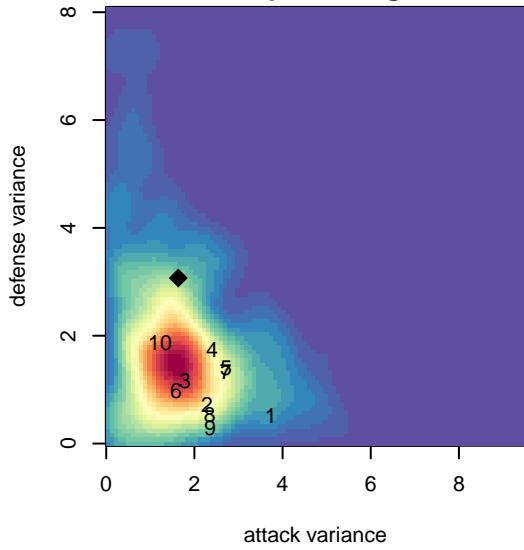

# FPSC Fury White G03

Franklin Pierce SC  
 Tacoma, WA  
 G03 total strength=473  
 attack=0.36 defense=0.29  
 fall league = PSPL Classic 2 U12  
 spr league = Spr PSPL Classic 2 U12

alt names used:  
 FP Fury 03 White  
 FPSC Fury G03 White  
 FPSC Fury G03 White  
 FPSC Fury G03 White  
 FPSC Fury G03 White  
 FRANKLIN PIERCE FPSC FURY G03 WHITE  
 FPSC Fury G03 White  
 FRANKLIN PIERCE FPSC FURY G03 WHITE

**FPSC Fury White G03**  
 Dots are actual minus expected GF (blue circles) and GA (red triangles).  
 Blue line is smoothed change in attack strength. Red is smoothed change in defense strength.

**attack and defense variance (black dot)  
relative to other teams  
and top 10 in region**