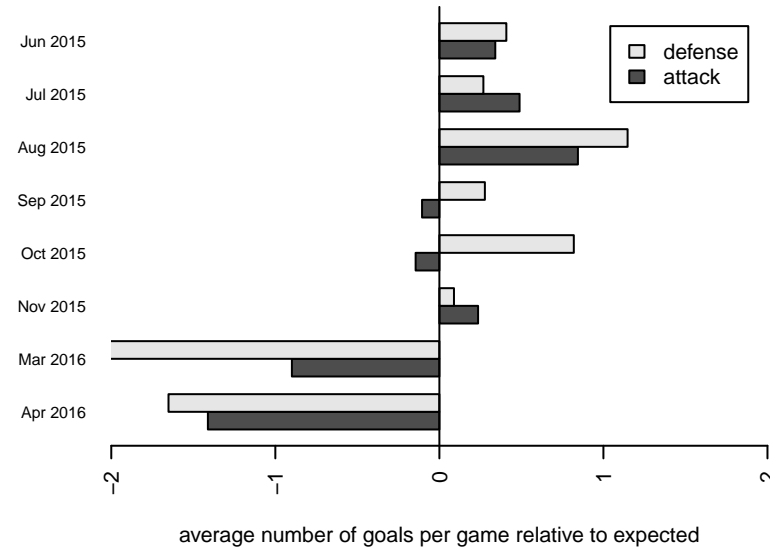

Performance relative to 13 month average