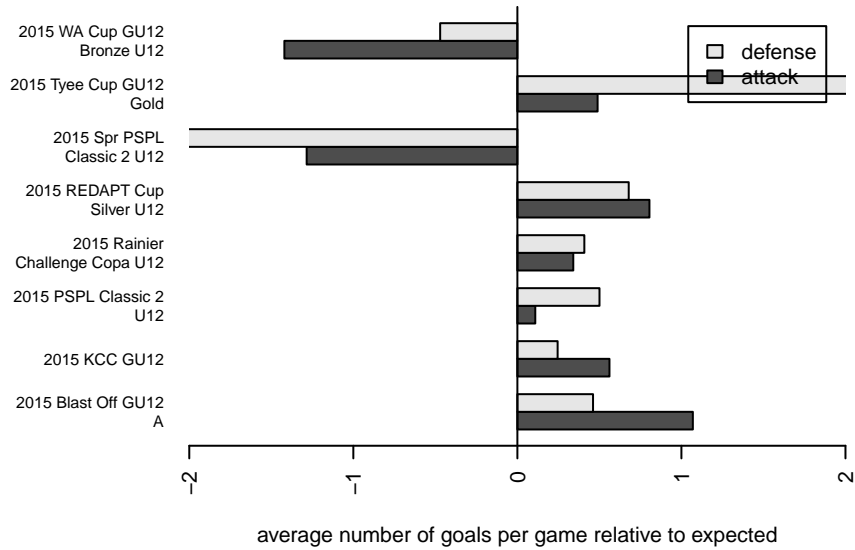

Performance relative to 13 month average