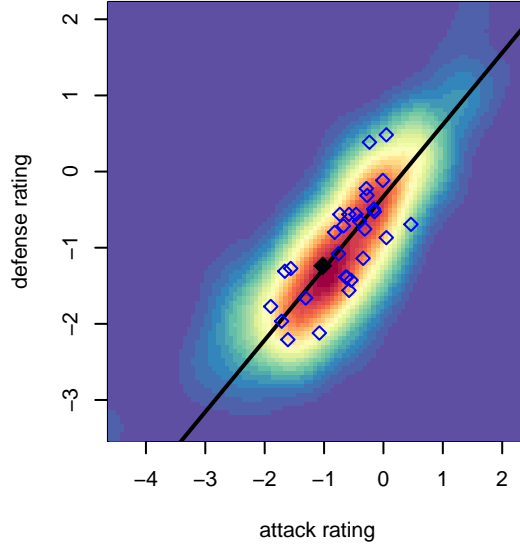

**attack and defense rating
relative to others at age
and all opponents in last 13 months**