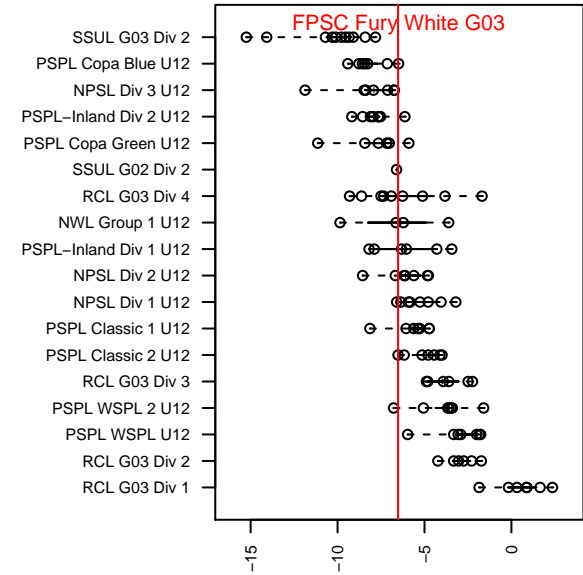

**attack and defense rating
relative to others at age
and all opponents in last 13 months**